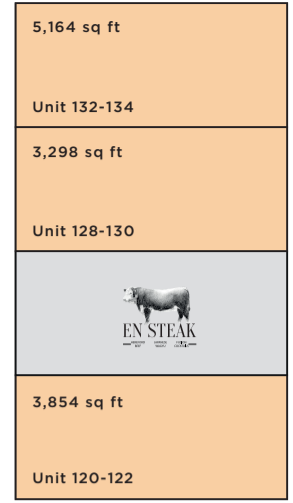

MID CANALSIDE

LOWER CANALSIDE

CANALSIDE

UPPER CANALSIDE

Key

- Escalators
- Lifts - from Car Park, to Level 1, 2 and 3
- Toilets
- Water Refill Station
- Amazon Lockers
- Royal Arch Residential Entrance
- Seating