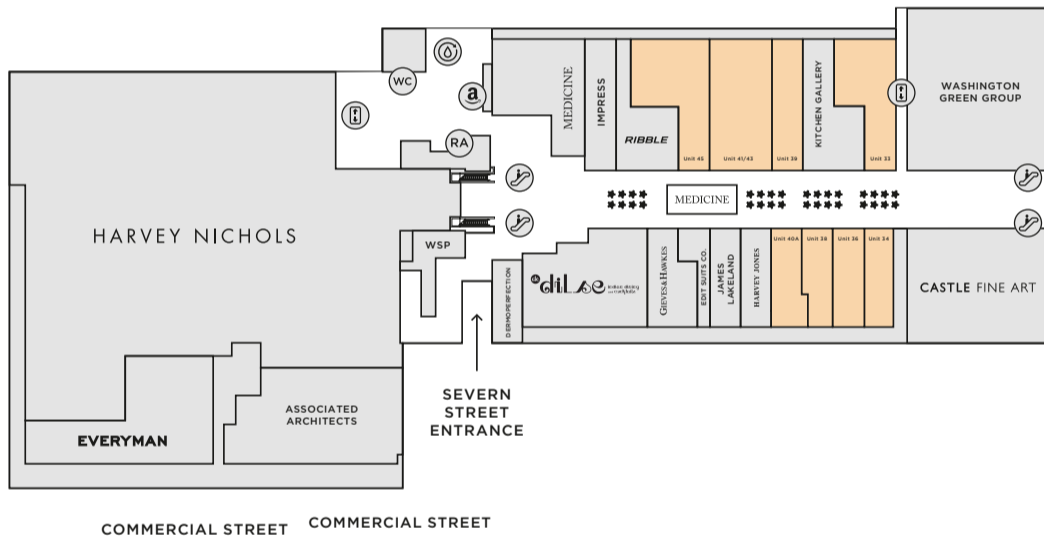

Key

- Escalators
- Lifts
- Showers
- Accessible Toilet
- Bike storage & repair station
- Car park entrance and exit

LEVEL ONE

MAIN ENTRANCE ROYAL MAIL STREET      CAR PARK ENTRANCE & EXIT

Key

- Estate Office
- Canalside Steps
- Canal
- Lift and stairwell

MID CANALSIDE

LOWER CANALSIDE

CANALSIDE

UPPER CANALSIDE

Key

- Escalators
- Lifts - from Car Park, to Level 1, 2 and 3
- Toilets
- Water Refill Station
- Amazon Lockers
- Royal Arch Residential Entrance
- Seating

LEVEL TWO

BOX

Key

- Escalators
- Lifts - from Car Park, to Level 1, 2 and 3
- Cinema
- Cash Point
- Canalside Steps

LEVEL THREE

MAILBOX