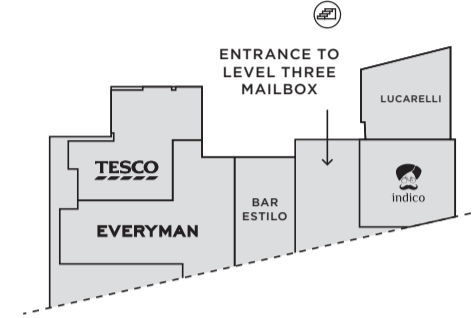

Key

- Escalators
- Lifts
- Showers
- Accessible Toilet
- Bike storage & repair station
- Car park entrance and exit

LEVEL ONE

MAIN ENTRANCE ROYAL MAIL STREET      CAR PARK ENTRANCE & EXIT

Key

- Estate Office
- Canalside Steps
- Canal
- Lift and stairwell

MID CANALSIDE

LOWER CANALSIDE

CANALSIDE

UPPER CANALSIDE

Key

- Escalators
- Lifts - from Car Park, to Level 1, 2 and 3
- Toilets
- Water Refill Station
- Amazon Lockers
- Royal Arch Residential Entrance
- Seating

LEVEL TWO

BOX

Key

- Escalators
- Lifts - from Car Park, to Level 1, 2 and 3
- Cinema
- Cash Point
- Canalside Steps

LEVEL THREE

MAILBOX