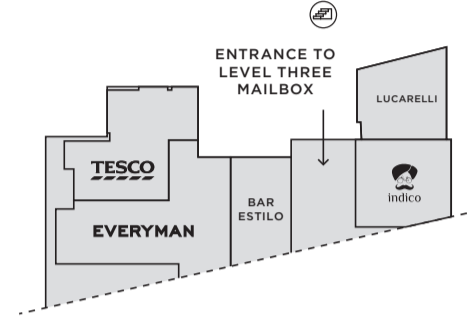

Key

- Escalators
- Lifts
- Showers
- Accessible Toilet
- Bike storage & repair station
- Car park entrance and exit

LEVEL ONE

Key

- Estate Office
- Canalside Steps
- Canal
- Lift and stairwell

MID CANALSIDE

LOWER CANALSIDE

CANALSIDE

UPPER CANALSIDE

Key

- Escalators
- Lifts - from Car Park, to Level 1, 2 and 3
- Toilets
- Water Refill Station
- Amazon Lockers
- Royal Arch Residential Entrance
- Seating

LEVEL TWO

Key

- Escalators
- Lifts - from Car Park, to Level 1, 2 and 3
- Cinema
- Cash Point
- Canalside Steps

LEVEL THREE

MAILBOX