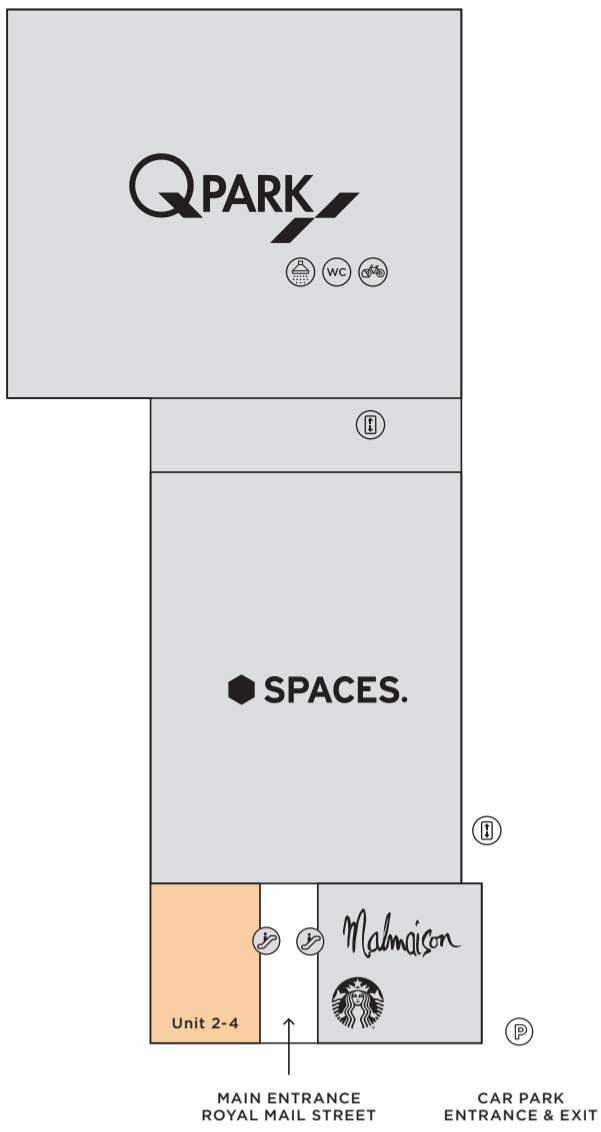

Key

- Escalators
- Lifts
- Showers
- Accessible Toilet
- Bike storage & repair station
- Car park entrance and exit

LEVEL ONE

Key

- Estate Office
- Canalside Steps
- Canal
- Lift and stairwell

MID CANALSIDE

LOWER CANALSIDE

CANALSIDE

UPPER CANALSIDE

Key

- Escalators
- Lifts - from Car Park, to Level 1, 2 and 3
- Toilets
- Water Refill Station
- Amazon Lockers
- Royal Arch Residential Entrance
- Seating

LEVEL TWO

Key

- Escalators
- Lifts - from Car Park, to Level 1, 2 and 3
- Cinema
- Cash Point
- Canalside Steps

LEVEL THREE

MAILBOX