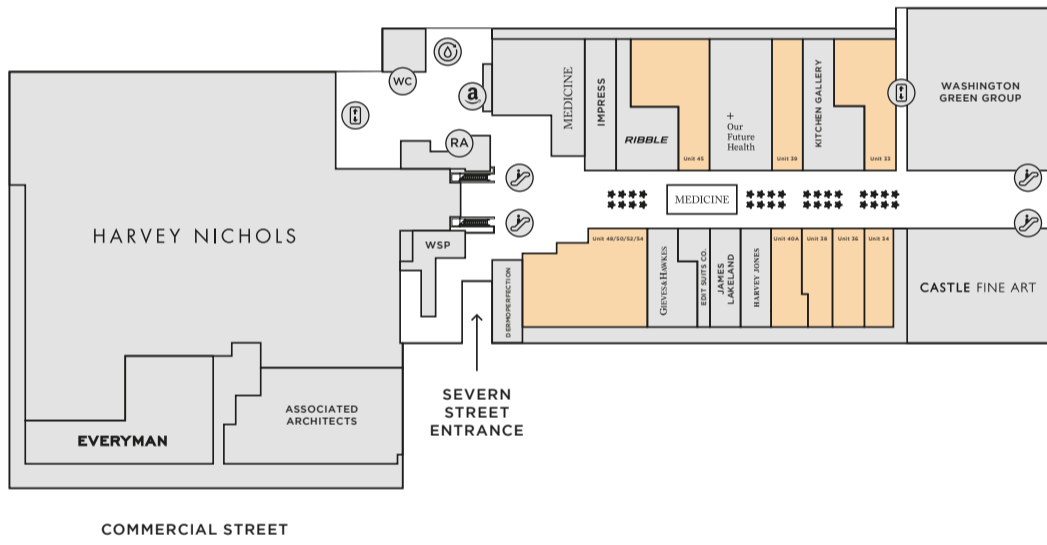

Key

- Escalators
- Lifts
- Showers
- Accessible Toilet
- Bike storage & repair station
- Car park entrance and exit

LEVEL ONE

Key

- Estate Office
- Canalside Steps
- Canal
- Lift and stairwell

MID CANALSIDE

LOWER CANALSIDE

CANALSIDE

UPPER CANALSIDE

Key

- Escalators
- Lifts - from Car Park, to Level 1, 2 and 3
- Toilets
- Water Refill Station
- Amazon Lockers
- Royal Arch Residential Entrance
- Seating

LEVEL TWO

Key

- Escalators
- Lifts - from Car Park, to Level 1, 2 and 3
- Cinema
- Cash Point
- Canalside Steps

LEVEL THREE

MAILBOX