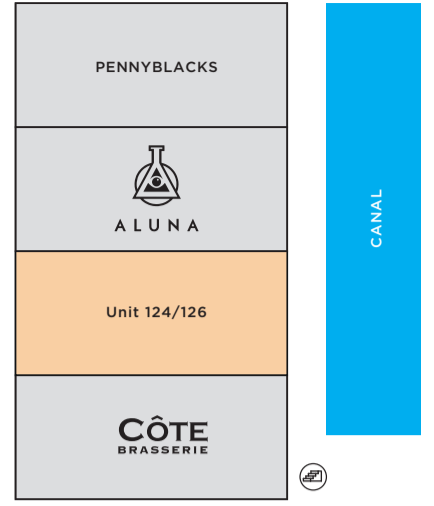

Key

- Escalators
- Lifts
- Showers
- Accessible Toilet
- Bike storage & repair station
- Car park entrance and exit

LEVEL ONE

Key

- Estate Office
- Canalside Steps
- Canal
- Lift and stairwell

MID CANALSIDE

LOWER CANALSIDE

CANALSIDE

UPPER CANALSIDE

Key

- Escalators
- Lifts - from Car Park, to Level 1, 2 and 3
- Toilets
- Water Refill Station
- Amazon Lockers
- Royal Arch Residential Entrance
- Seating

LEVEL TWO

Key

- Escalators
- Lifts - from Car Park, to Level 1, 2 and 3
- Cinema
- Cash Point
- Canalside Steps

LEVEL THREE

MAILBOX