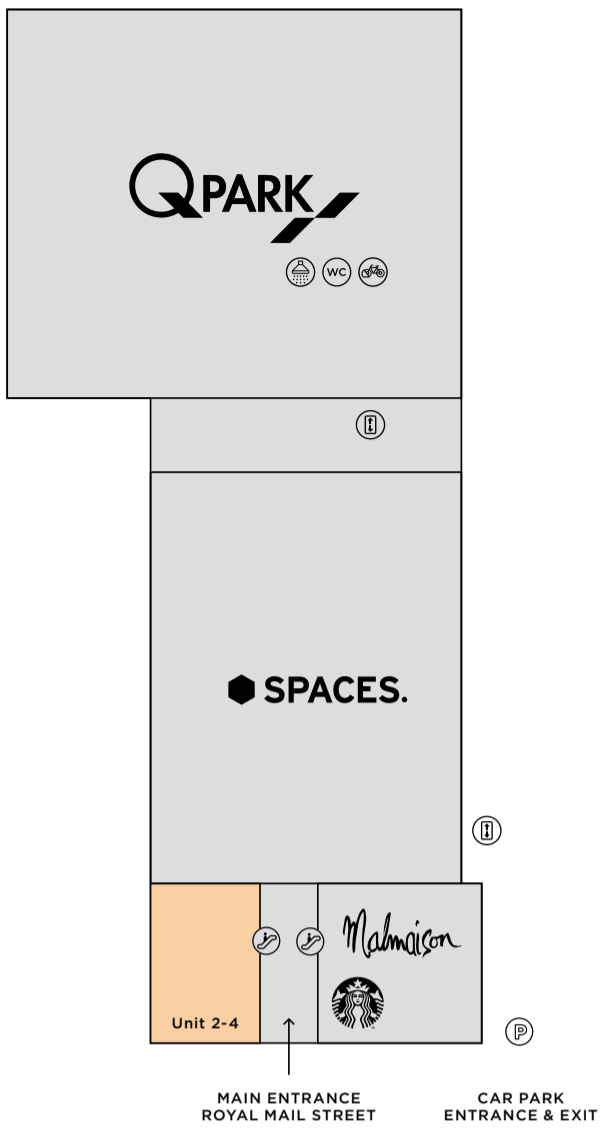

Key

- Escalators
- Lifts
- Showers
- Accessible Toilet
- Bike storage & repair station
- Car park entrance and exit

LEVEL ONE

Key

- Estate Office
- Canalside Steps
- The Canal
- Lift and stairwell

MID CANALSIDE

LOWER CANALSIDE

CANALSIDE

Key

- Escalators
- Lifts - from Car Park, to Level 1, 2 and 3
- Toilets
- Water Refill Station
- Amazon Lockers
- Royal Arch Residential Entrance
- Seating

LEVEL TWO

Key

- Escalators
- Lifts - from Car Park, to Level 1, 2 and 3
- Cinema
- Cash Point
- Canalside Steps

LEVEL THREE

MAILBOX