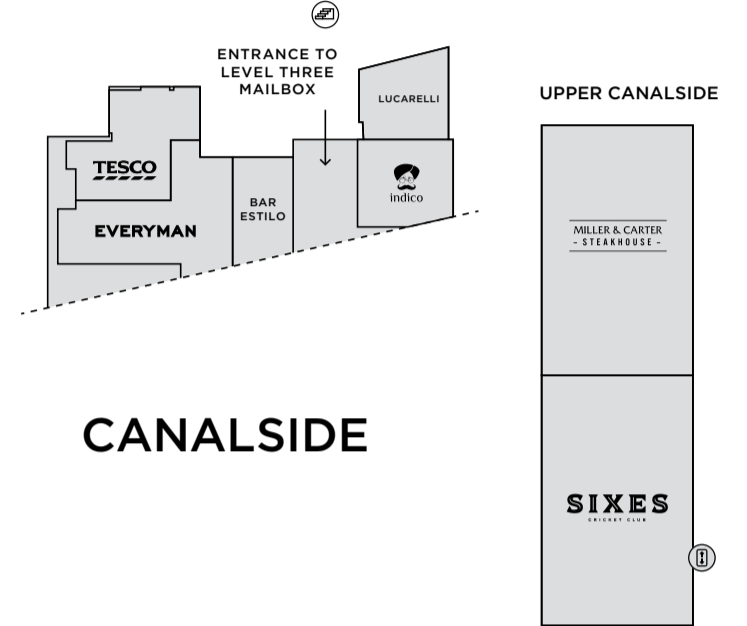

Key

- Escalators
- Lifts
- Showers
- Accessible Toilet
- Bike storage & repair station
- Car park entrance and exit

LEVEL ONE

Key

- Estate Office
- Canalside Steps
- The Canal
- Lift and stairwell

MID CANALSIDE

LOWER CANALSIDE

CANALSIDE

Key

- Escalators
- Lifts - from Car Park, to Level 1, 2 and 3
- Toilets
- Water Refill Station
- Amazon Lockers
- Royal Arch Residential Entrance
- Seating

LEVEL TWO

Key

- Escalators
- Lifts - from Car Park, to Level 1, 2 and 3
- Cinema
- Cash Point
- Canalside Steps