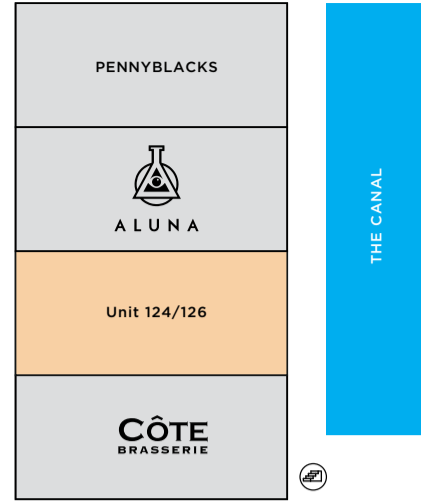

Key

- Escalators
- Lifts
- Showers
- Accessible Toilet
- Bike storage & repair station
- Car park entrance and exit

LEVEL ONE

Key

- Estate Office
- Canalside Steps
- The Canal
- Lift and stairwell

MID CANALSIDE

LOWER CANALSIDE

CANALSIDE

Key

- Escalators
- Lifts - from Car Park, to Level 1, 2 and 3
- Toilets
- Water Refill Station
- Amazon Lockers
- Royal Arch Residential Entrance
- Seating

LEVEL TWO

Key

- Escalators
- Lifts - from Car Park, to Level 1, 2 and 3
- Cinema
- Cash Point
- Canalside Steps

LEVEL THREE

MAILBOX