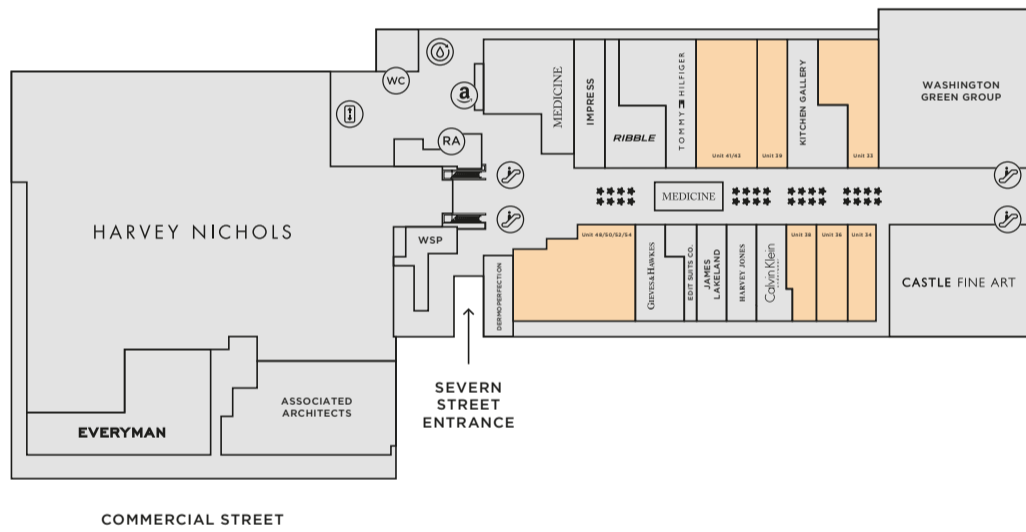

Key

- Escalators
- Lifts
- Showers
- Accessible Toilet
- Bike storage & repair station
- Car park entrance and exit

LEVEL ONE

Key

- Estate Office
- Canalside Steps
- The Canal
- Lift and stairwell

MID CANALSIDE

LOWER CANALSIDE

CANALSIDE

Key

- Escalators
- Lifts - from Car Park, to Level 1, 2 and 3
- Toilets
- Water Refill Station
- Amazon Lockers
- Royal Arch Residential Entrance
- Seating

LEVEL TWO

Key

- Escalators
- Lifts - from Car Park, to Level 1, 2 and 3
- Cinema
- Cash Point
- Canalside Steps

LEVEL THREE

MAILBOX